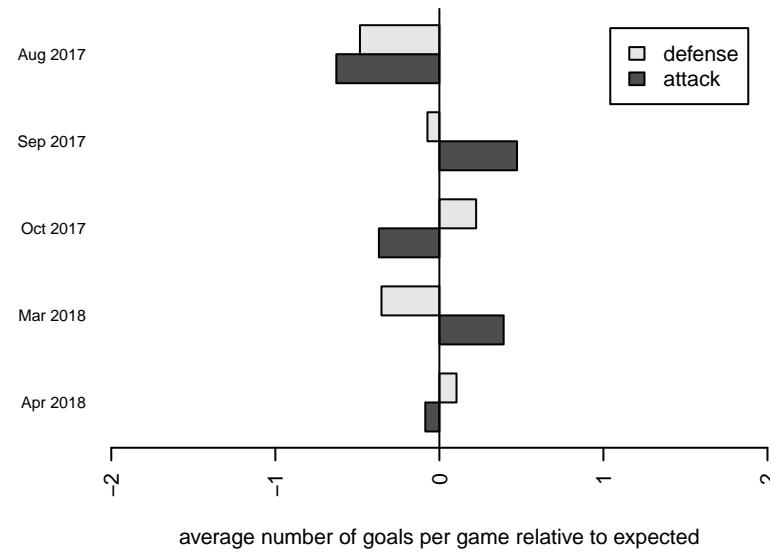

Performance relative to 13 month average