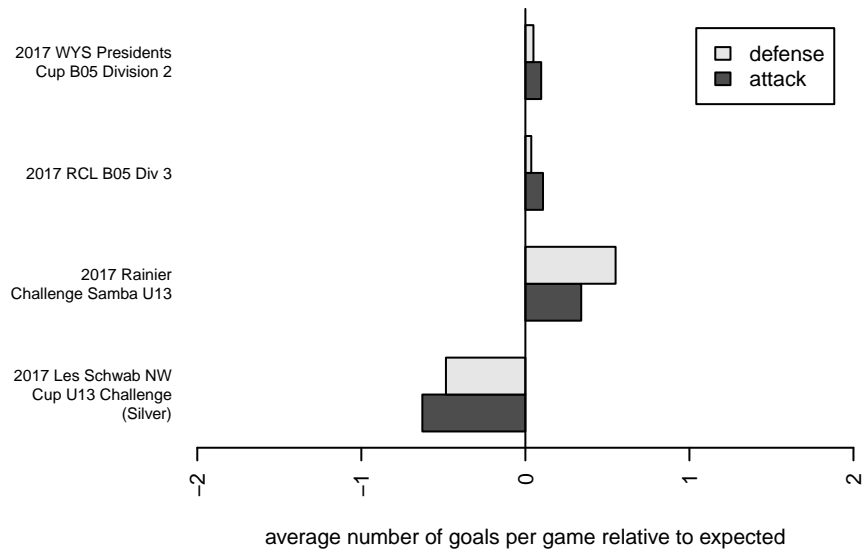

Performance relative to 13 month average