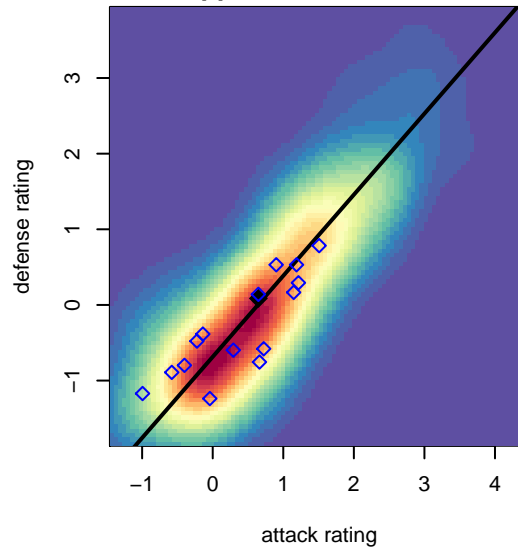

**attack and defense rating
relative to others at age
and all opponents in last 13 months**