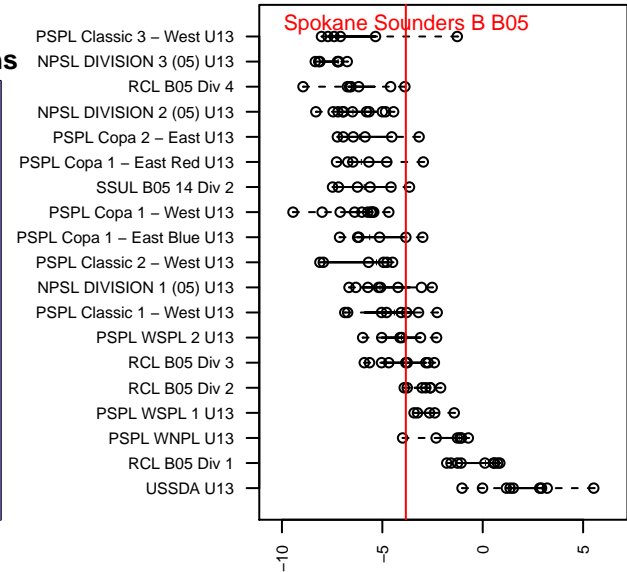

**attack and defense rating
relative to others at age
and all opponents in last 13 months**