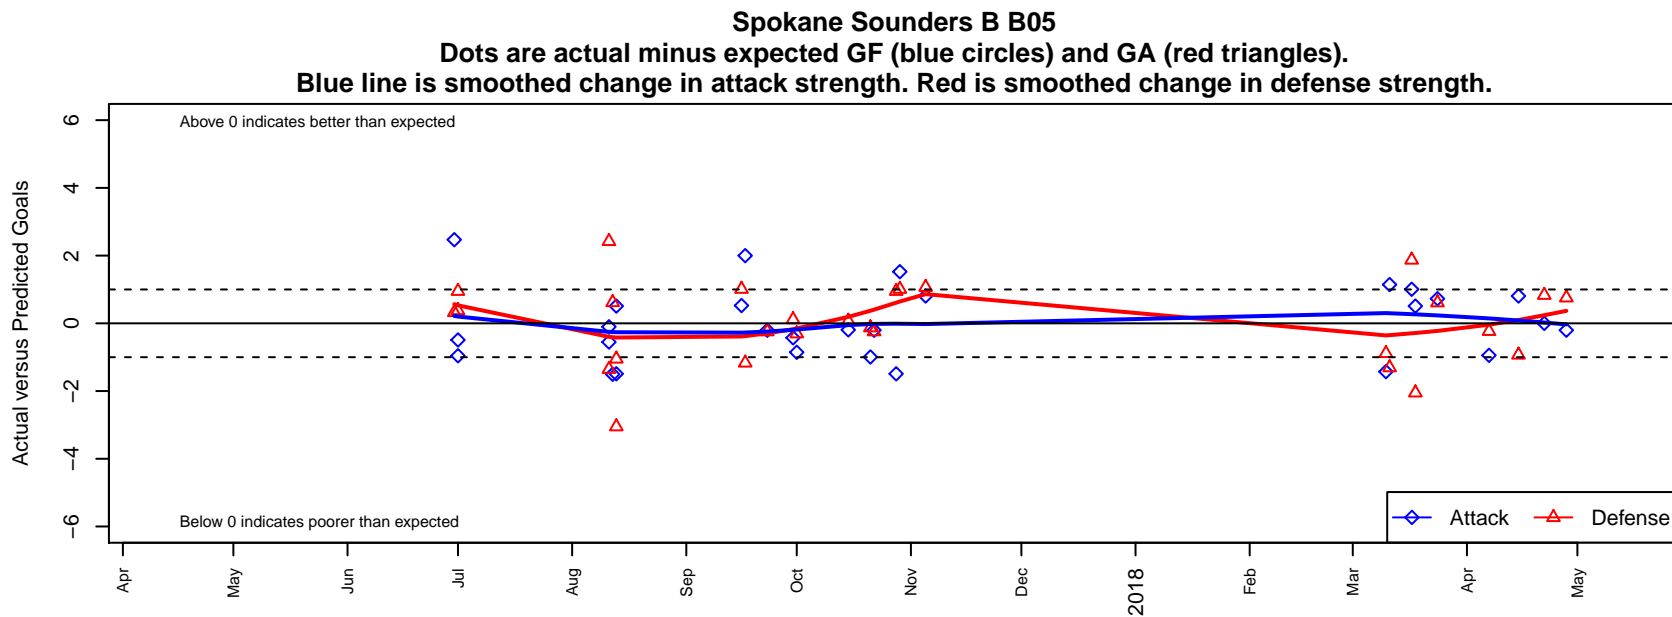

**attack and defense variance (black dot)
relative to other teams
and top 10 in region**

**attack and defense rating
relative to others at age
and all opponents in last 13 months**

Spokane Sounders B B05

SSC Shadow
Spokane, WA
B05 total strength=906
attack=1.91 defense=1.09
fall league = RCL B05 Div 3
notes= Matt

alt names used:
Spokane Sounders B05 B
SPOKANE SOUNDERS B05 B
Spokane Sounders B05B
Spokane Sounders B05B

Venues played:
2017 Rainier Challenge Samba U13
2017 Les Schwab NW Cup U13 Challenge (Silv
2017 RCL B05 Div 3
2017 WYS Presidents Cup B05 Division 2