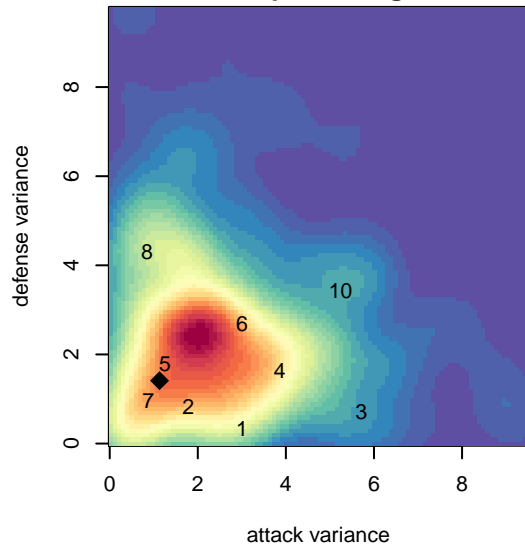

Spokane Sounders B B05

SSC Shadow
 Spokane, WA
 B05 total strength=906
 attack=1.91 defense=1.09
 fall league = RCL B05 Div 3
 notes= Matt

alt names used:
 Spokane Sounders B05 B
 SPOKANE SOUNDERS B05 B
 Spokane Sounders B05B
 Spokane Sounders B05B

Venues played:
 2017 Rainier Challenge Samba U13
 2017 Les Schwab NW Cup U13 Challenge (Silv
 2017 RCL B05 Div 3
 2017 WYS Presidents Cup B05 Division 2

**attack and defense variance (black dot)
relative to other teams
and top 10 in region**